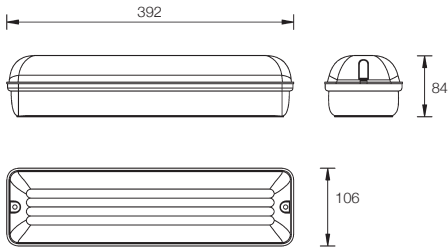

JW/NM/108

Dimension: mm NTS

**Surface Mount  
Compact Emergency Luminaire**

**IP30**  
Can be upgraded to IP65  
**CLASS 1**

### » Technical Data

Mode of operation	: Non-maintained and others
Lamp	: 1 x 8W fluorescent lamp
Rated duration	: 3 hr (1 x 8W) or 2 hr (2 x 8W)
Mains supply	: 230 Volts, 50/60Hz
Power consumption	: 3VA
Battery	: High temp nickel calcium
Charge monitor	: Red LED ø5mm
Test facility	: Push-off test switch
Safety feature	: Low volt cut-off preventing battery overdischarge
Housing & Cover	: Injection moulded fire retardant high impact polycarbonate diffuser and base. Clear reeded diffuser is designed for non-glare and greater light distribution
Mounting	: Wall or ceiling
Cable entry	: ø20mm K/O hole
Weight	: 1.2kg (gross)
Compliance	: CP19, SS263 : Part 2, IEC 598-2-22
Warranty	: 1 year